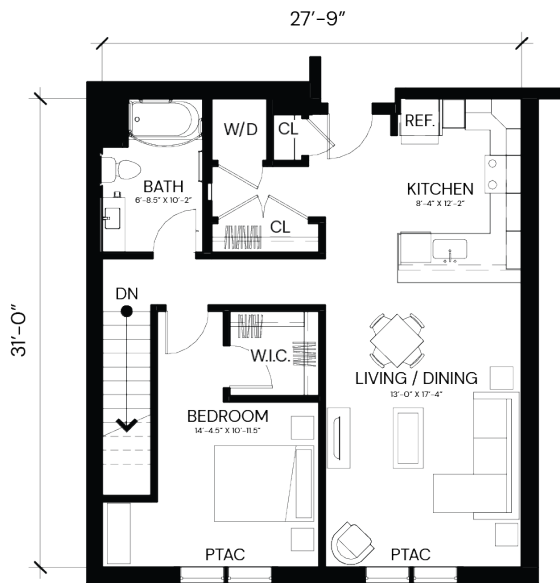

# LIVE X WORK UNITS

## Alpha 7H - Upper

1 BEDROOM  
1 BATHROOM  
930 SF

2ND FLOOR ONLY

## Alpha 7H - Lower

WORKSPACE  
1 BATHROOM  
940 SF

1ST FLOOR ONLY