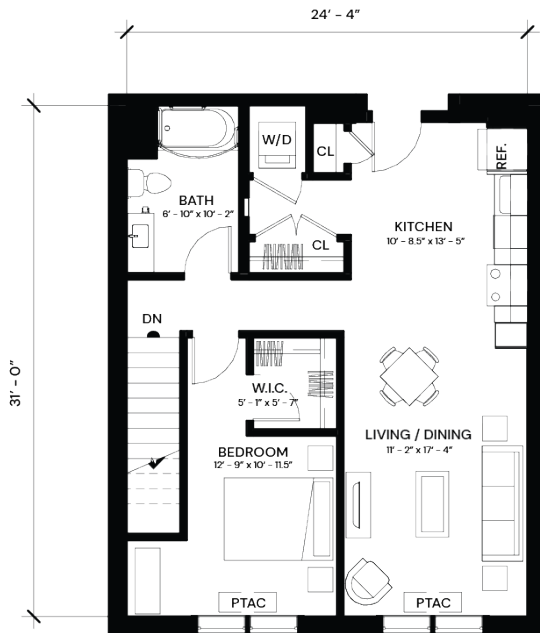

THE HIVE
RESIDENCES

TheHiveAllentown.com
@TheHiveAllentown #GOOD2BEEHOME

LIVE X WORK UNITS

Alpha 8H - Upper

1 BEDROOM
1 BATHROOM
802 SF

2ND FLOOR ONLY

Alpha 8H - Lower

WORKSPACE
1 BATHROOM
807 SF

1ST FLOOR ONLY