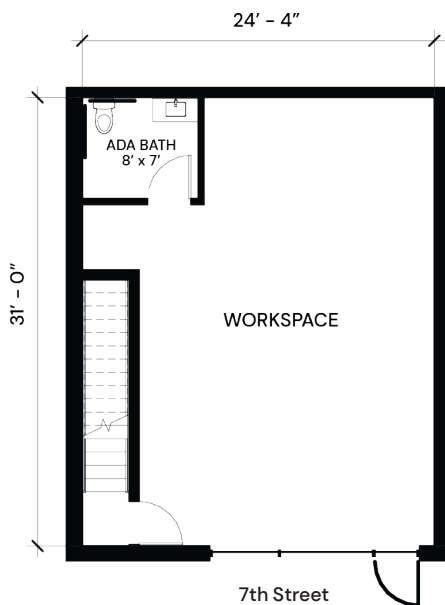

THE HIVE
RESIDENCES

TheHiveAllentown.com
@TheHiveAllentown #GOOD2BEEHOME

LIVE X WORK UNITS

Alpha 8H - Upper

1 BEDROOM
1 BATHROOM
802 SF

2ND FLOOR ONLY

Alpha 8H - Lower

WORKSPACE
1 BATHROOM
807 SF

1ST FLOOR ONLY