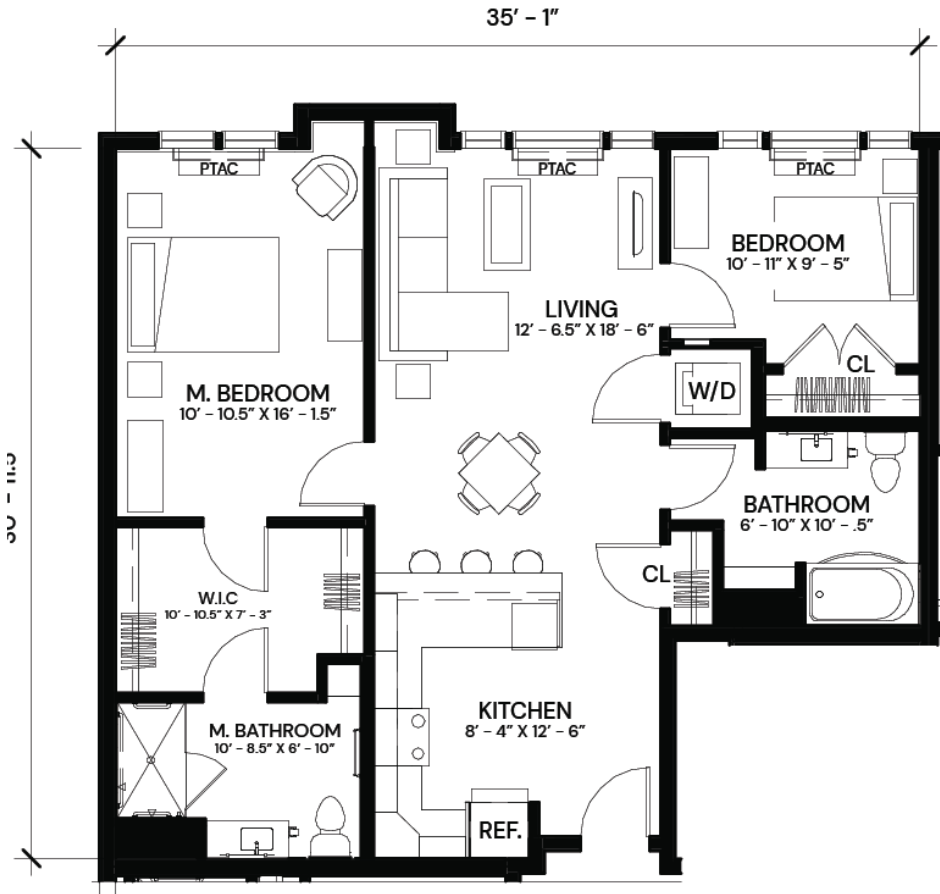

THE HIVE
RESIDENCES

TheHiveAllentown.com

@TheHiveAllentown #GOOD2BEEHOME

Beta 2H

2 BEDROOM
2 BATHROOM
1160 SF