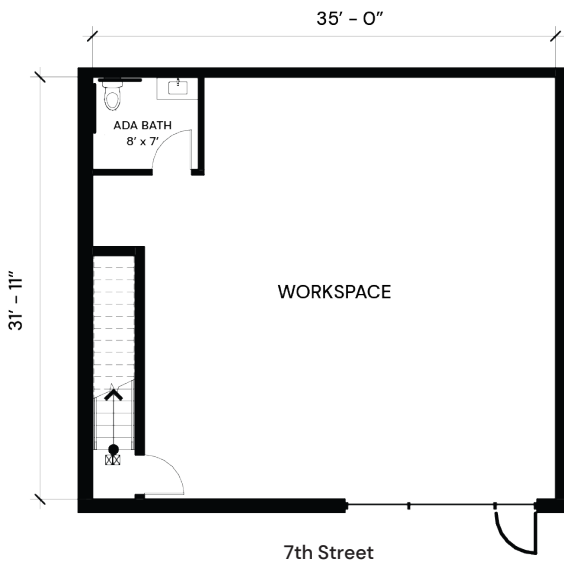

THE HIVE
RESIDENCES

TheHiveAllentown.com
@TheHiveAllentown #GOOD2BEEHOME

LIVE X WORK UNITS

Beta 6H - Upper

2 BEDROOM
2 BATHROOM
1160 SF
2ND FLOOR ONLY

Beta 6H - Lower

WORKSPACE
1 BATHROOM
1175 SF

1ST FLOOR ONLY