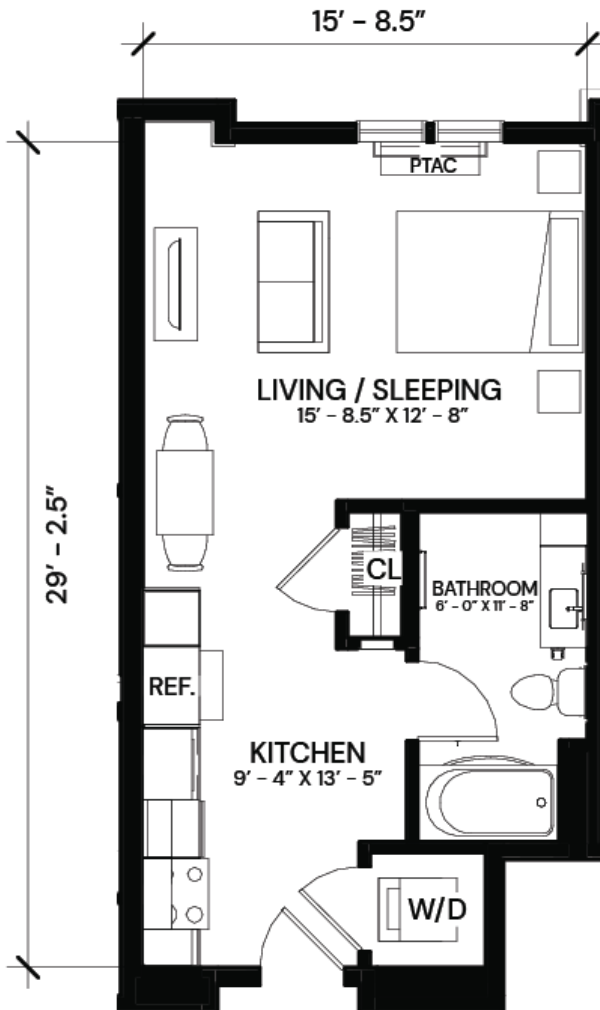

THE HIVE
RESIDENCES

TheHiveAllentown.com

@TheHiveAllentown #GOOD2BEEHOME

Delta 10H

STUDIO
1 BATHROOM
501 SF

2ND & 4TH
FLOORS
ONLY