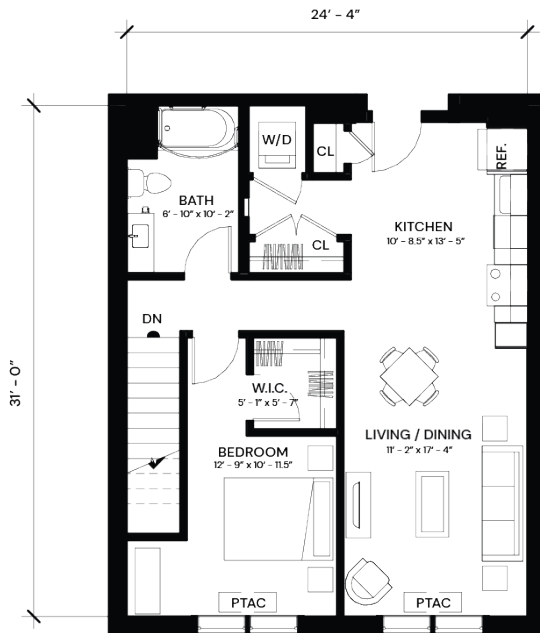

## Alpha 7H - Upper

1 BEDROOM  
1 BATHROOM  
930 SF

2ND FLOOR ONLY

## Alpha 7H - Lower

WORKSPACE  
1 BATHROOM  
940 SF

1ST FLOOR ONLY

THE HIVE  
RESIDENCES

TheHiveAllentown.com  
@TheHiveAllentown #GOOD2BEEHOME

## Alpha 8H - Upper

1 BEDROOM  
1 BATHROOM  
802 SF

2ND FLOOR ONLY