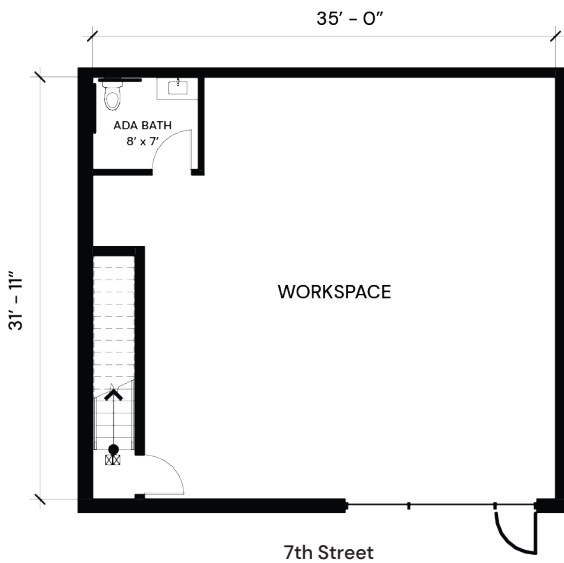

Beta 6H - Upper

2 BEDROOM
2 BATHROOM
1160 SF
2ND FLOOR ONLY