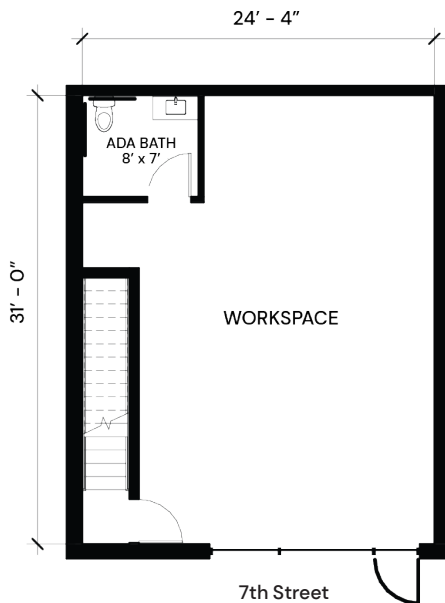

## Alpha 7H - Upper

1 BEDROOM  
1 BATHROOM  
930 SF

2ND FLOOR ONLY

## Alpha 7H - Lower

WORKSPACE  
1 BATHROOM  
940 SF

1ST FLOOR ONLY

THE HIVE  
RESIDENCES

TheHiveAllentown.com  
@TheHiveAllentown #GOOD2BEEHOME

## Alpha 8H - Upper

1 BEDROOM  
1 BATHROOM  
802 SF

2ND FLOOR ONLY