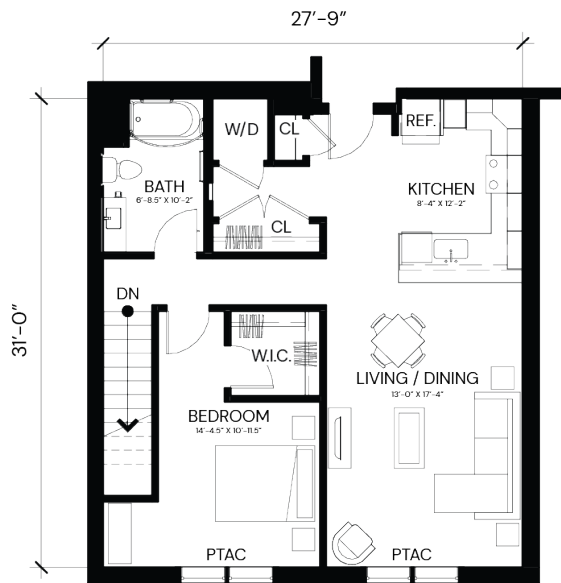

## Alpha 7H - Upper

1 BEDROOM  
1 BATHROOM  
930 SF

2ND FLOOR ONLY

## Alpha 7H - Lower

WORKSPACE  
1 BATHROOM  
940 SF

1ST FLOOR ONLY

THE HIVE  
RESIDENCES

TheHiveAllentown.com  
@TheHiveAllentown #GOOD2BEEHOME

## Alpha 8H - Upper

1 BEDROOM  
1 BATHROOM  
802 SF

2ND FLOOR ONLY

## Beta 6H - Upper

2 BEDROOM  
2 BATHROOM  
1160 SF  
2ND FLOOR ONLY